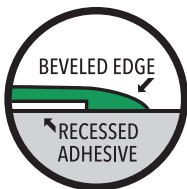

Superior Mark™ Floor Marking Kit

First Aid Kit

The First Aid Floor Sign will help direct employees to a first aid supplies location. This floor sign is green with a white image of “cross” and text reading “FIRST AID.”

Floor Sign Available in:

- Vinyl
- Rubber
- Inlaid

First Aid Floor Marking Kit can be ordered with 2” or 4” width Superior Mark™ floor marking tape. Available colors are Yellow, White, Green, Blue, Red, Orange, and Black. Also available in yellow & black contrast, yellow & black hazard stripe and white & black contrast.

The standard kit comes with two 36” side strips and one 24” center strip of Superior Mark™. Custom dimensions are available upon request.

Puzzle-cut corners for a fully beveled corner joint.

Hangover release liner means installation takes just seconds.

Made with Superior Mark™ **patented** marking tape, which features beveled edges and a recessed adhesive for maximum durability.