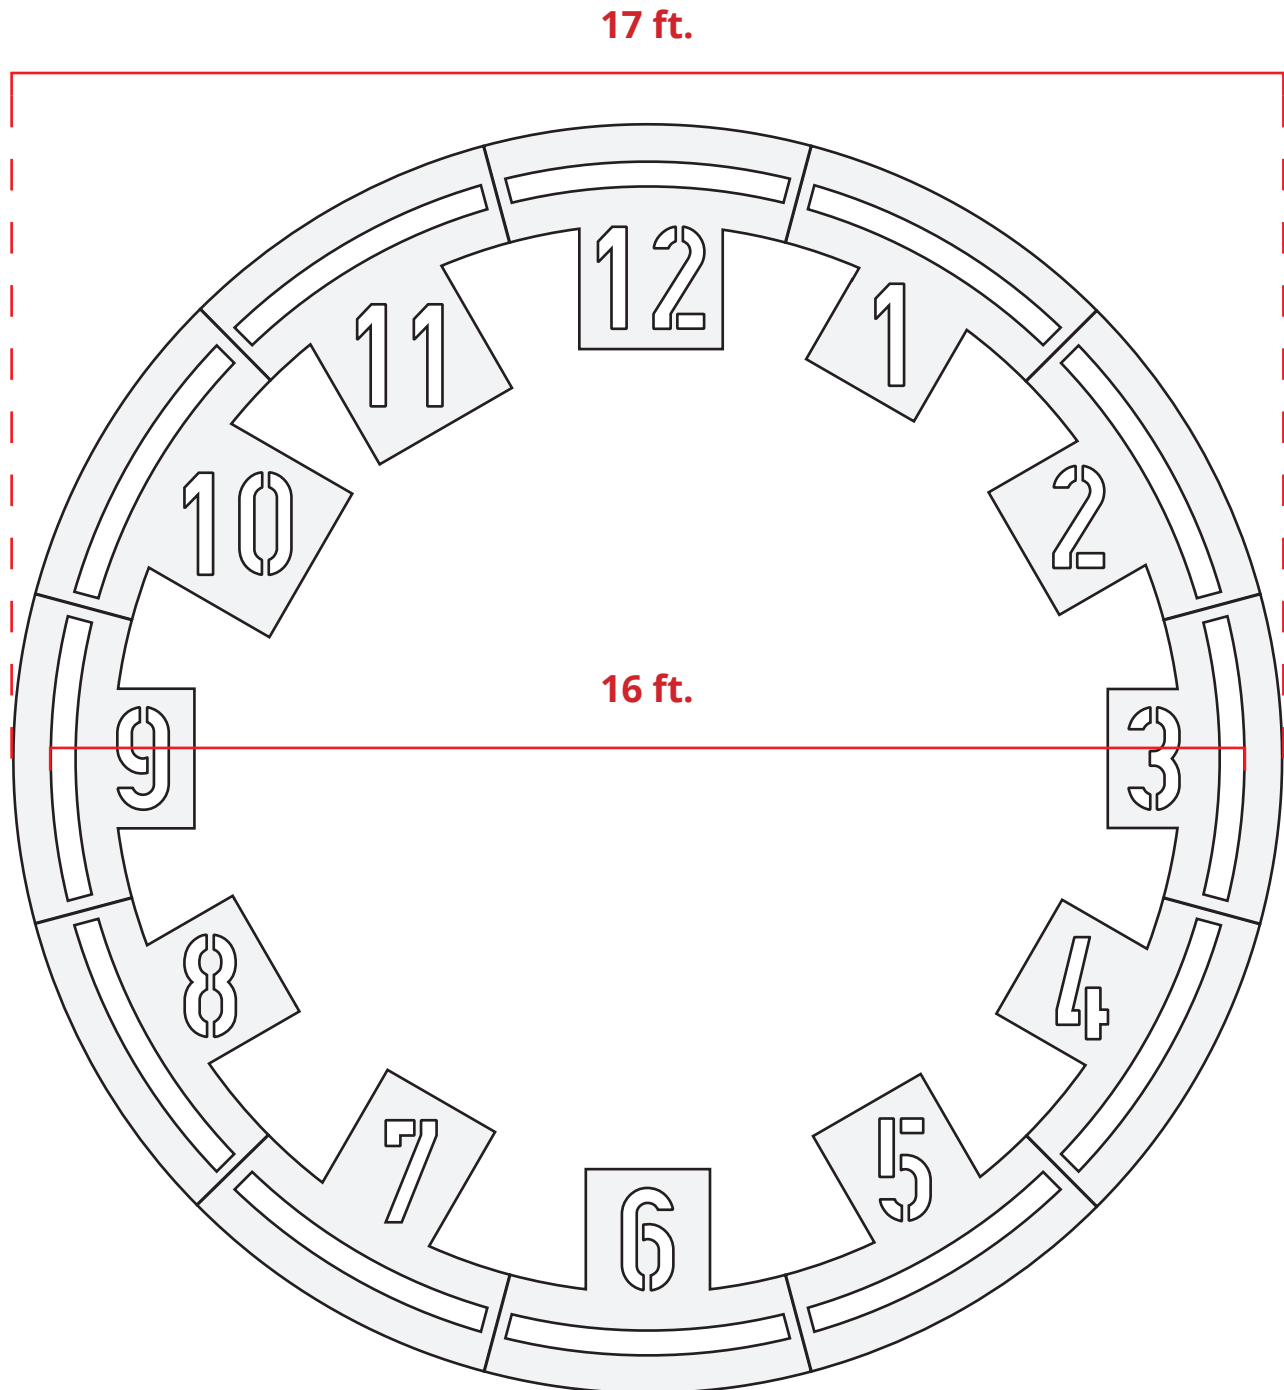

Playground Clock Stencil—16ft.

Assembled Dimensions

Adhesive connections may be removed and reapplied for ease of installation.

Playground Clock Stencil—16ft.

Individual Dimensions