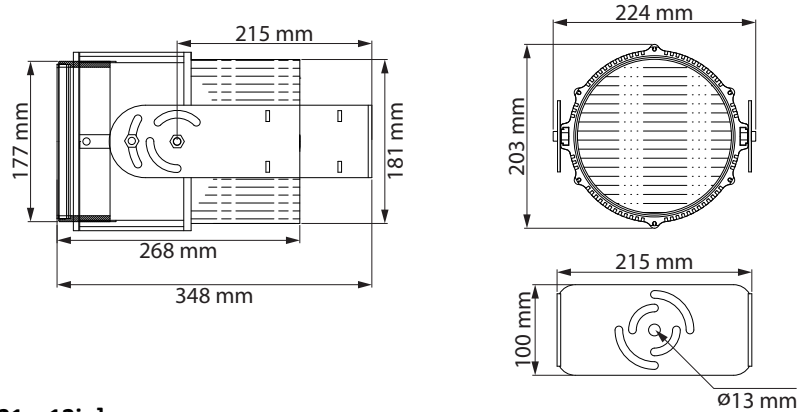

DIMENSIONS AND WEIGHT